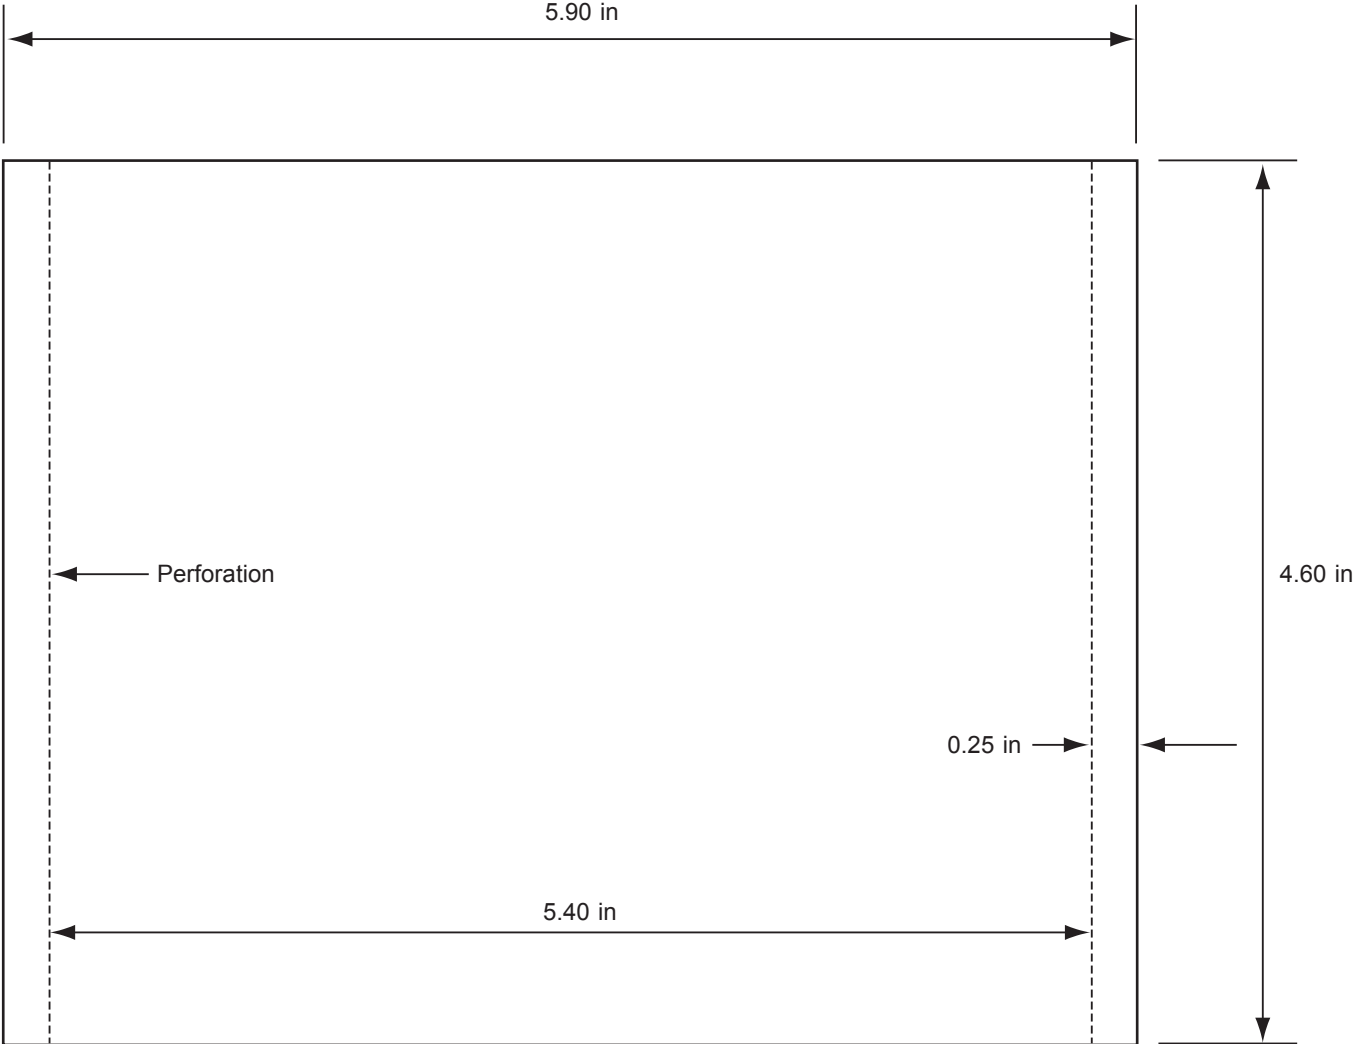

# CD Jewel Case Tray Card Template

***Bleeds should extend a minimum of 1/8" on all four sides.***